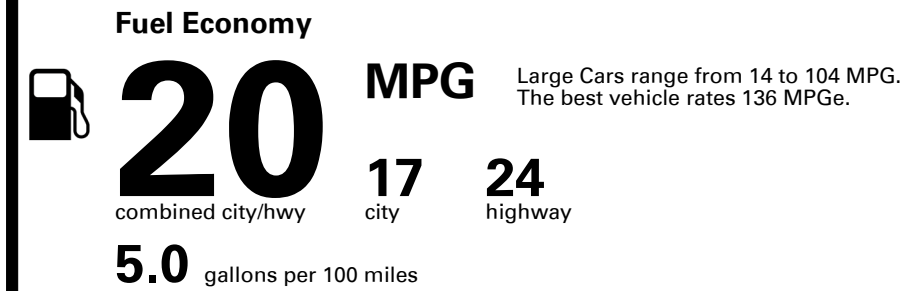

TOTAL PRICE: \$59,055.00

115 A 0978GGLOVI

EMISSIONS:
This vehicle is certified to meet emission requirements in all 50 states

EPA DOT Fuel Economy and Environment

Gasoline Vehicle

You spend \$3,750
more in fuel costs over 5 years compared to the average new vehicle.

Annual fuel cost \$2,100

Fuel Economy & Greenhouse Gas Rating (tailpipe only)

Smog Rating (tailpipe only)

This vehicle emits 453 grams CO₂ per mile. The best emits 0 grams per mile (tailpipe only). Producing and distributing fuel also create emissions; learn more at fueleconomy.gov.