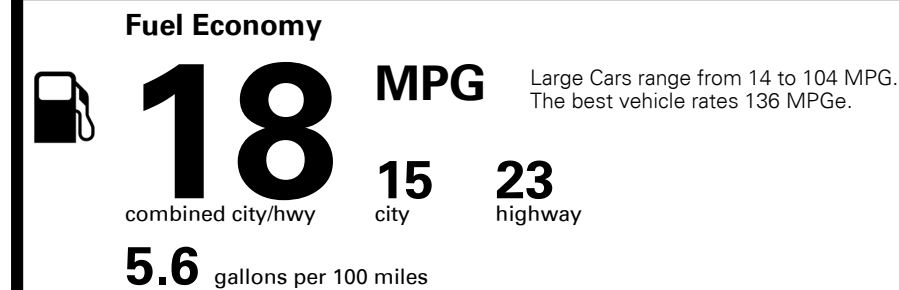

INCLUDED
 INCLUDED
 INCLUDED
 INCLUDED

Manufacturer's Suggested Retail Price: **\$54,550.00**

ADDED FEATURES:

- *First Aid Kit \$45.00
- *Rear Bumper Appliqué \$70.00
- *Wheel Locks \$55.00

Inland Freight & Handling : \$950.00
Total Price : \$55,670.00

EPA DOT Fuel Economy and Environment

Gasoline Vehicle

You spend \$4,750
 more in fuel costs over 5 years compared to the average new vehicle.

Annual fuel cost \$2,350

Fuel Economy & Greenhouse Gas Rating (tailpipe only)